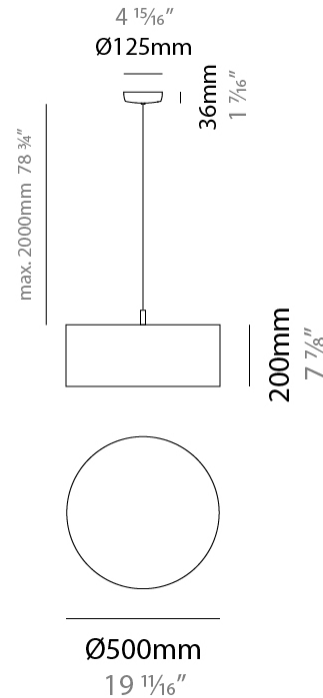

SENIA SUSPENSION

D111091- _____

base number   Finish Options   Finish Options

1. To build a product code in our configurator select the specify button on the base model # product page
2. To build a manual product code on this datasheet choose from the options listed below in blue font and add the suffix to the base model #

GENERAL

Series: Senia
Brand: Ole
Division: Design
Mounting Type: Suspension
Mounting Location: Ceiling
Subcategory: Up/Down Light

PHYSICAL

Shape: Drum
Diameter (mm): 500
Diameter (in): 19 11/16
Height (mm): 200
Height (in): 7 7/8
Max. Overall Height (mm): 2200
Max. Overall Height (in): 86 5/8
Light Distribution: Direct / Indirect
Fixture Finish: BEI / BLK / BLU / COG / DGN / GRY / MRN / MOC / MUS / OLV / SIL / STN / TER / WHI
Holder Finish: WHI / MBK
Fixture Material: Fabric Cord / Metal
Cable Details: 2000mm Cable
Upon Request: Other fabric cord colors available upon request (see downloadable finish chart)

ELECTRICAL

Number of Lamps: 1
Lamp Type: LED Retrofit
Lamp Shape: A19
Bulb Included: Bulb Not Included
Max. Wattage Per Lamp (W): 15
Lamp Base: E26
Input Voltage (V): 120
Upon Request: 277Vac / GU24

LED

OPTICAL

RATINGS AND CERTIFICATIONS

Certified By: Certified for North American Standards
IP rating: IP20

PROJECT
TYPE
SPECIFIER
QUANTITY
DATE