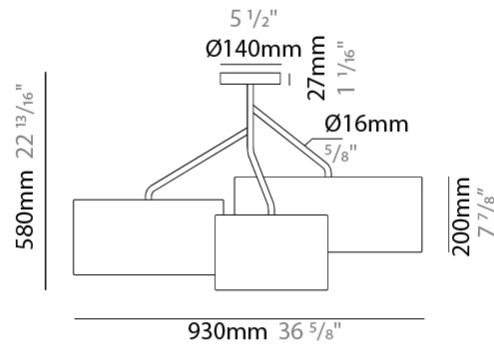

SENIA SUSPENSION

D111092-

base number   Finish (Diamond)   Finish Options   Finish Options   Finish Options

1. To build a product code in our configurator select the specify button on the base model # product page
2. To build a manual product code on this datasheet choose from the options listed below in blue font and add the suffix to the base model #

GENERAL

Series: Senia
Brand: Ole
Division: Design
Mounting Type: Suspension
Mounting Location: Ceiling
Subcategory: Up/Down Light

PHYSICAL

Shape: Drum
Diameter (mm): 930
Diameter (in): 36 ⁵/₈
Height (mm): 580
Height (in): 22 ¹³/₁₆
Light Distribution: Direct / Indirect
Fixture Finish: BEI / BLK / BLU / COG / DGN / GRY / MRN / MOC / MUS / OLV / SIL / STN / TER / WHI
Holder Finish: WHI / MBK
Fixture Material: Fabric Cord / Metal
Upon Request: Mix lampshade colors. Other fabric cord colors available upon request (see downloadable finish chart)

ELECTRICAL

Number of Lamps: 3
Lamp Type: LED Retrofit
Lamp Shape: A19
Bulb Included: Bulb Not Included
Max. Wattage Per Lamp (W): 15
Lamp Base: E26
Input Voltage (V): 120
Upon Request: 277Vac / GU24

LED

OPTICAL

RATINGS AND CERTIFICATIONS

Certified By: Certified for North American Standards
IP rating: IP20